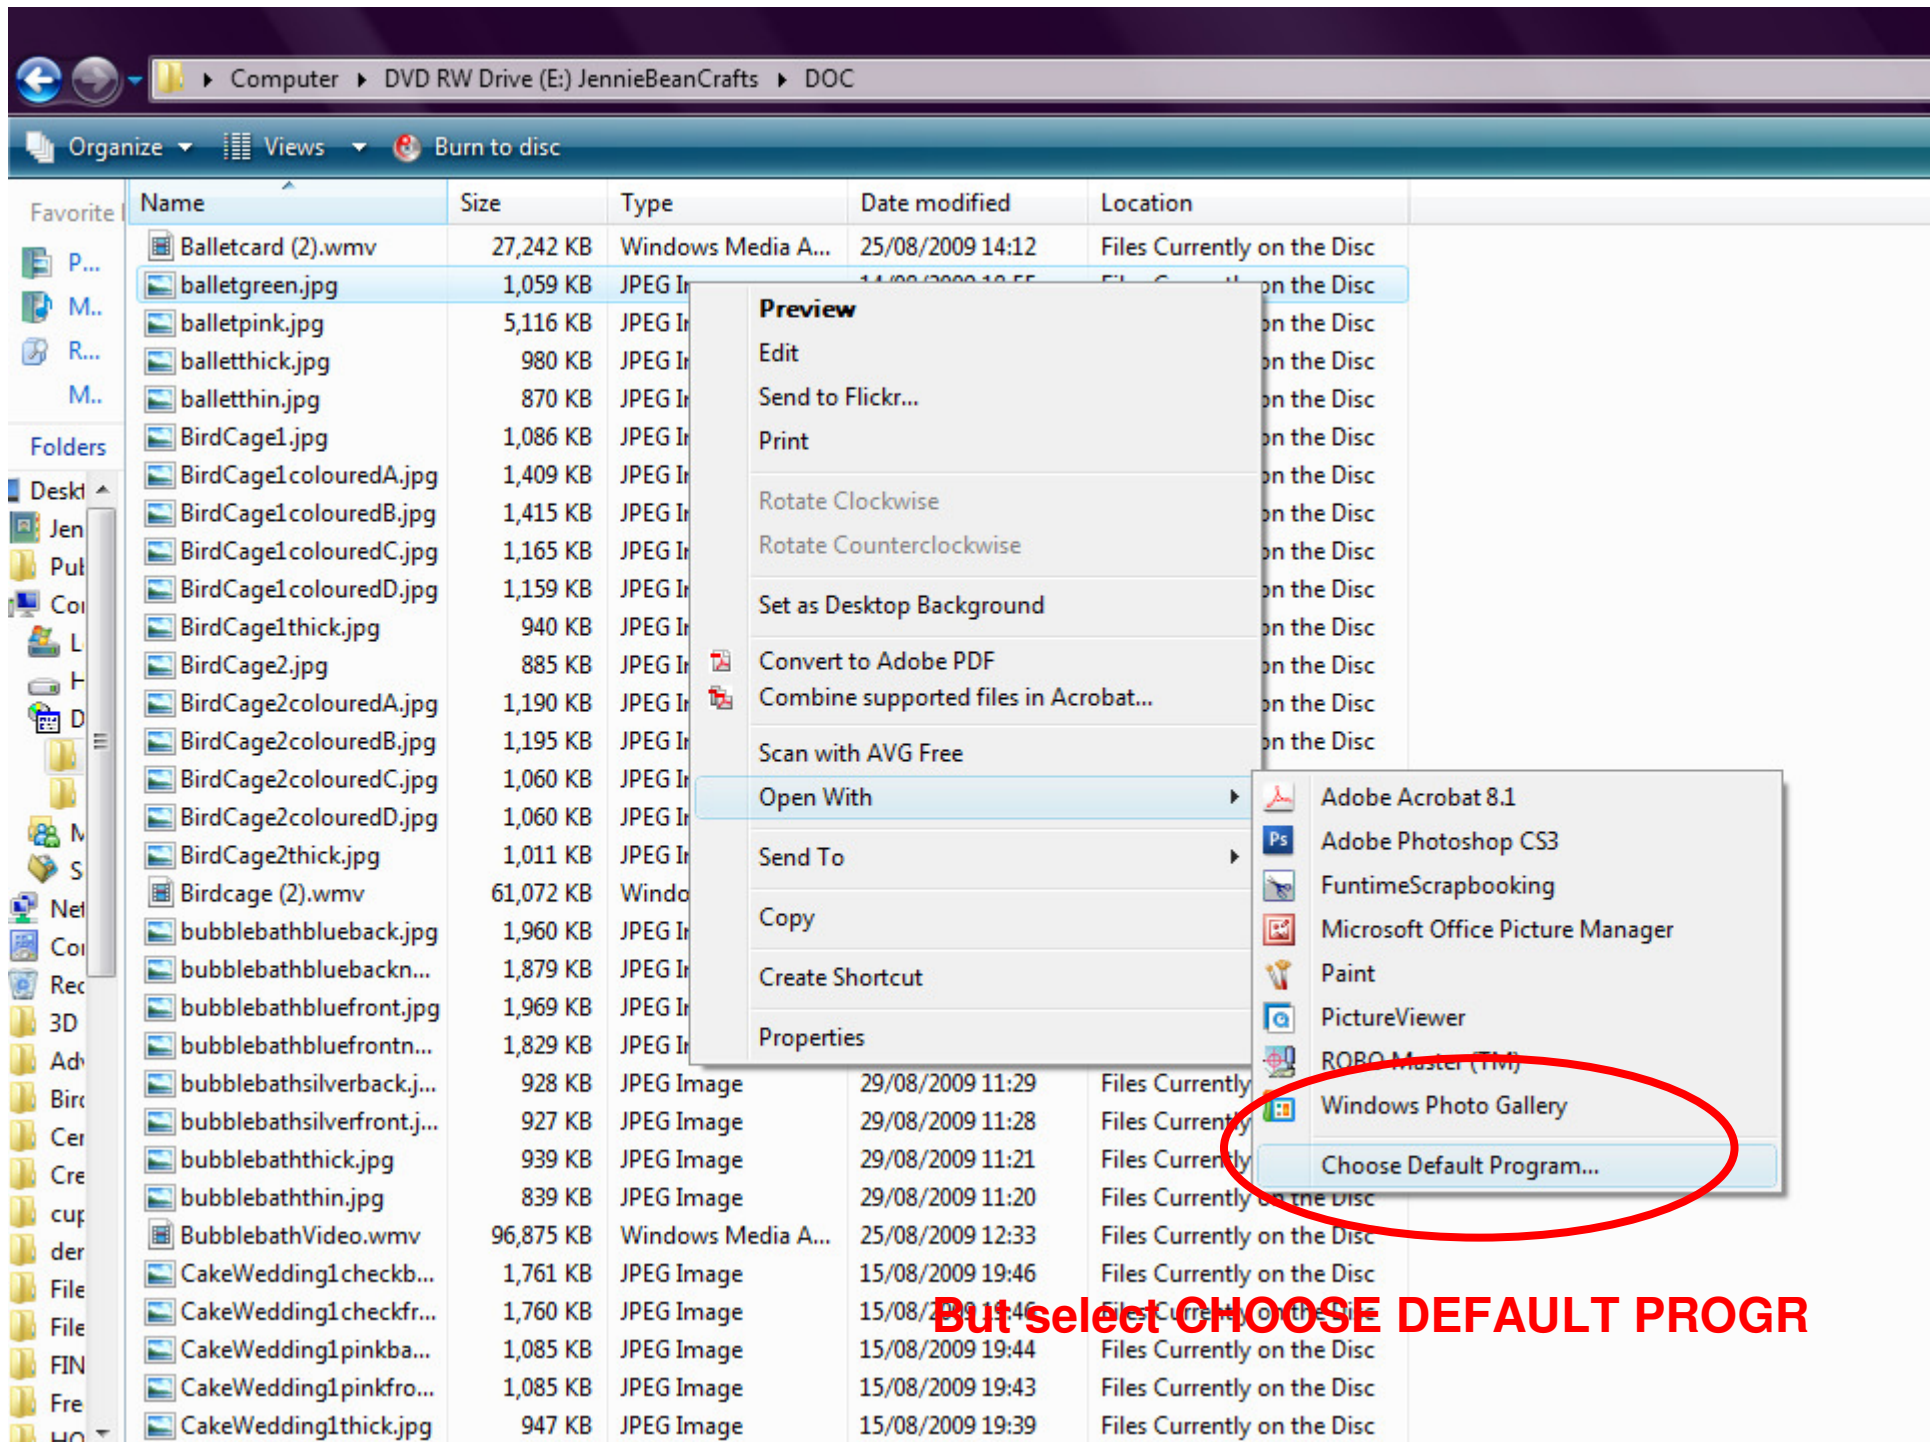

But select CHOOSE DEFAULT PROGR