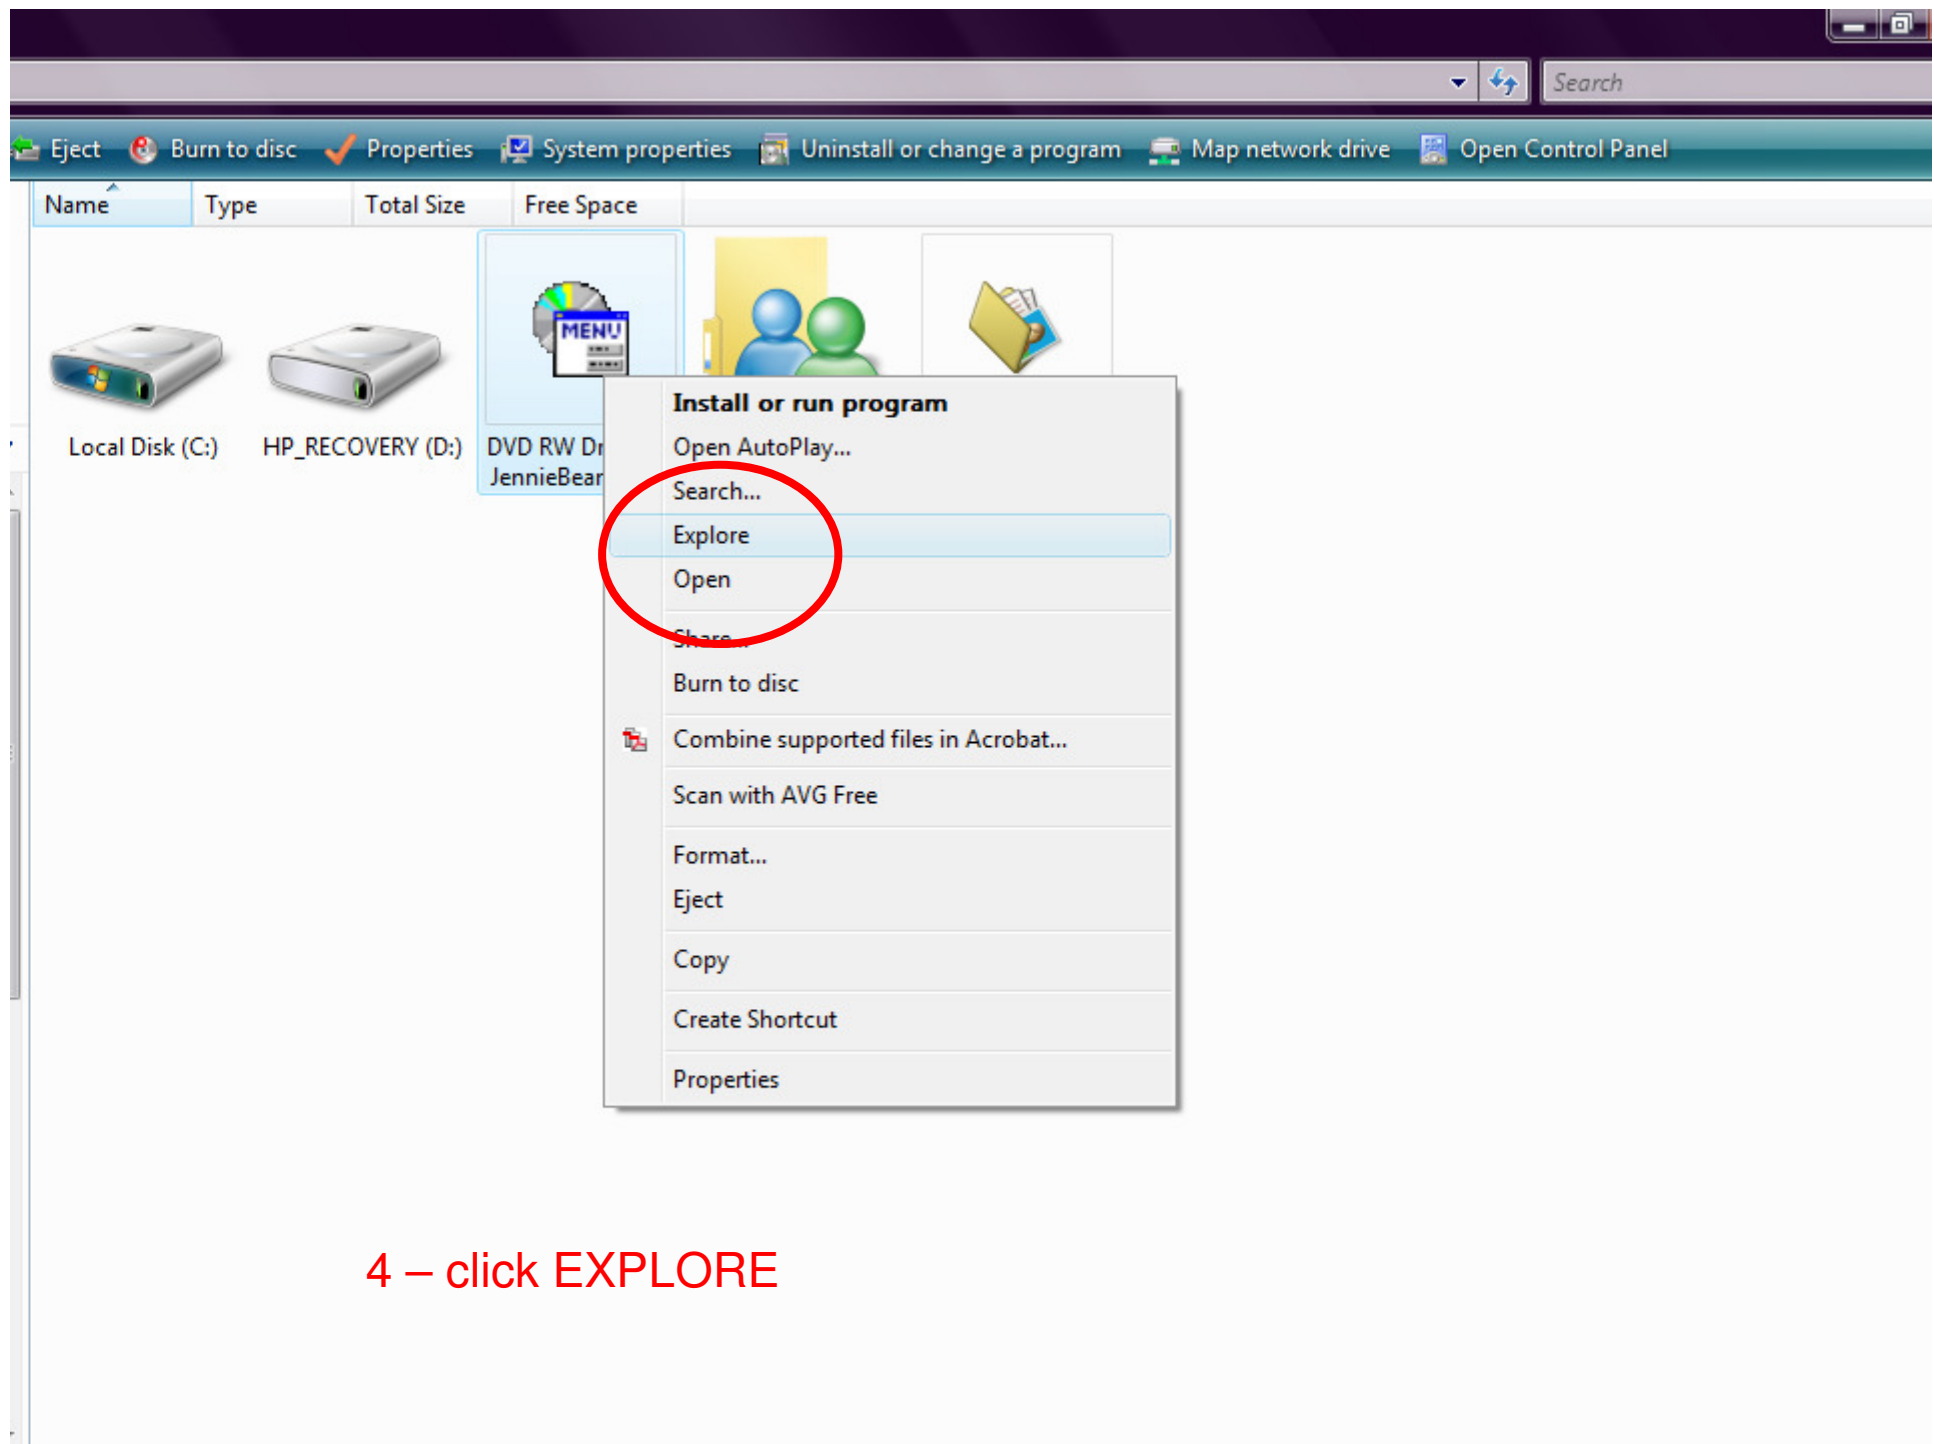

1 – click on windows button bottom left
2 – click on Computer/MyCompter

3 – right click on the drive containing the CD

4 – click EXPLORE

5 – double click on DOC folder

Computer > DVD RW Drive (E:) JennieBeanCrafts > DOC